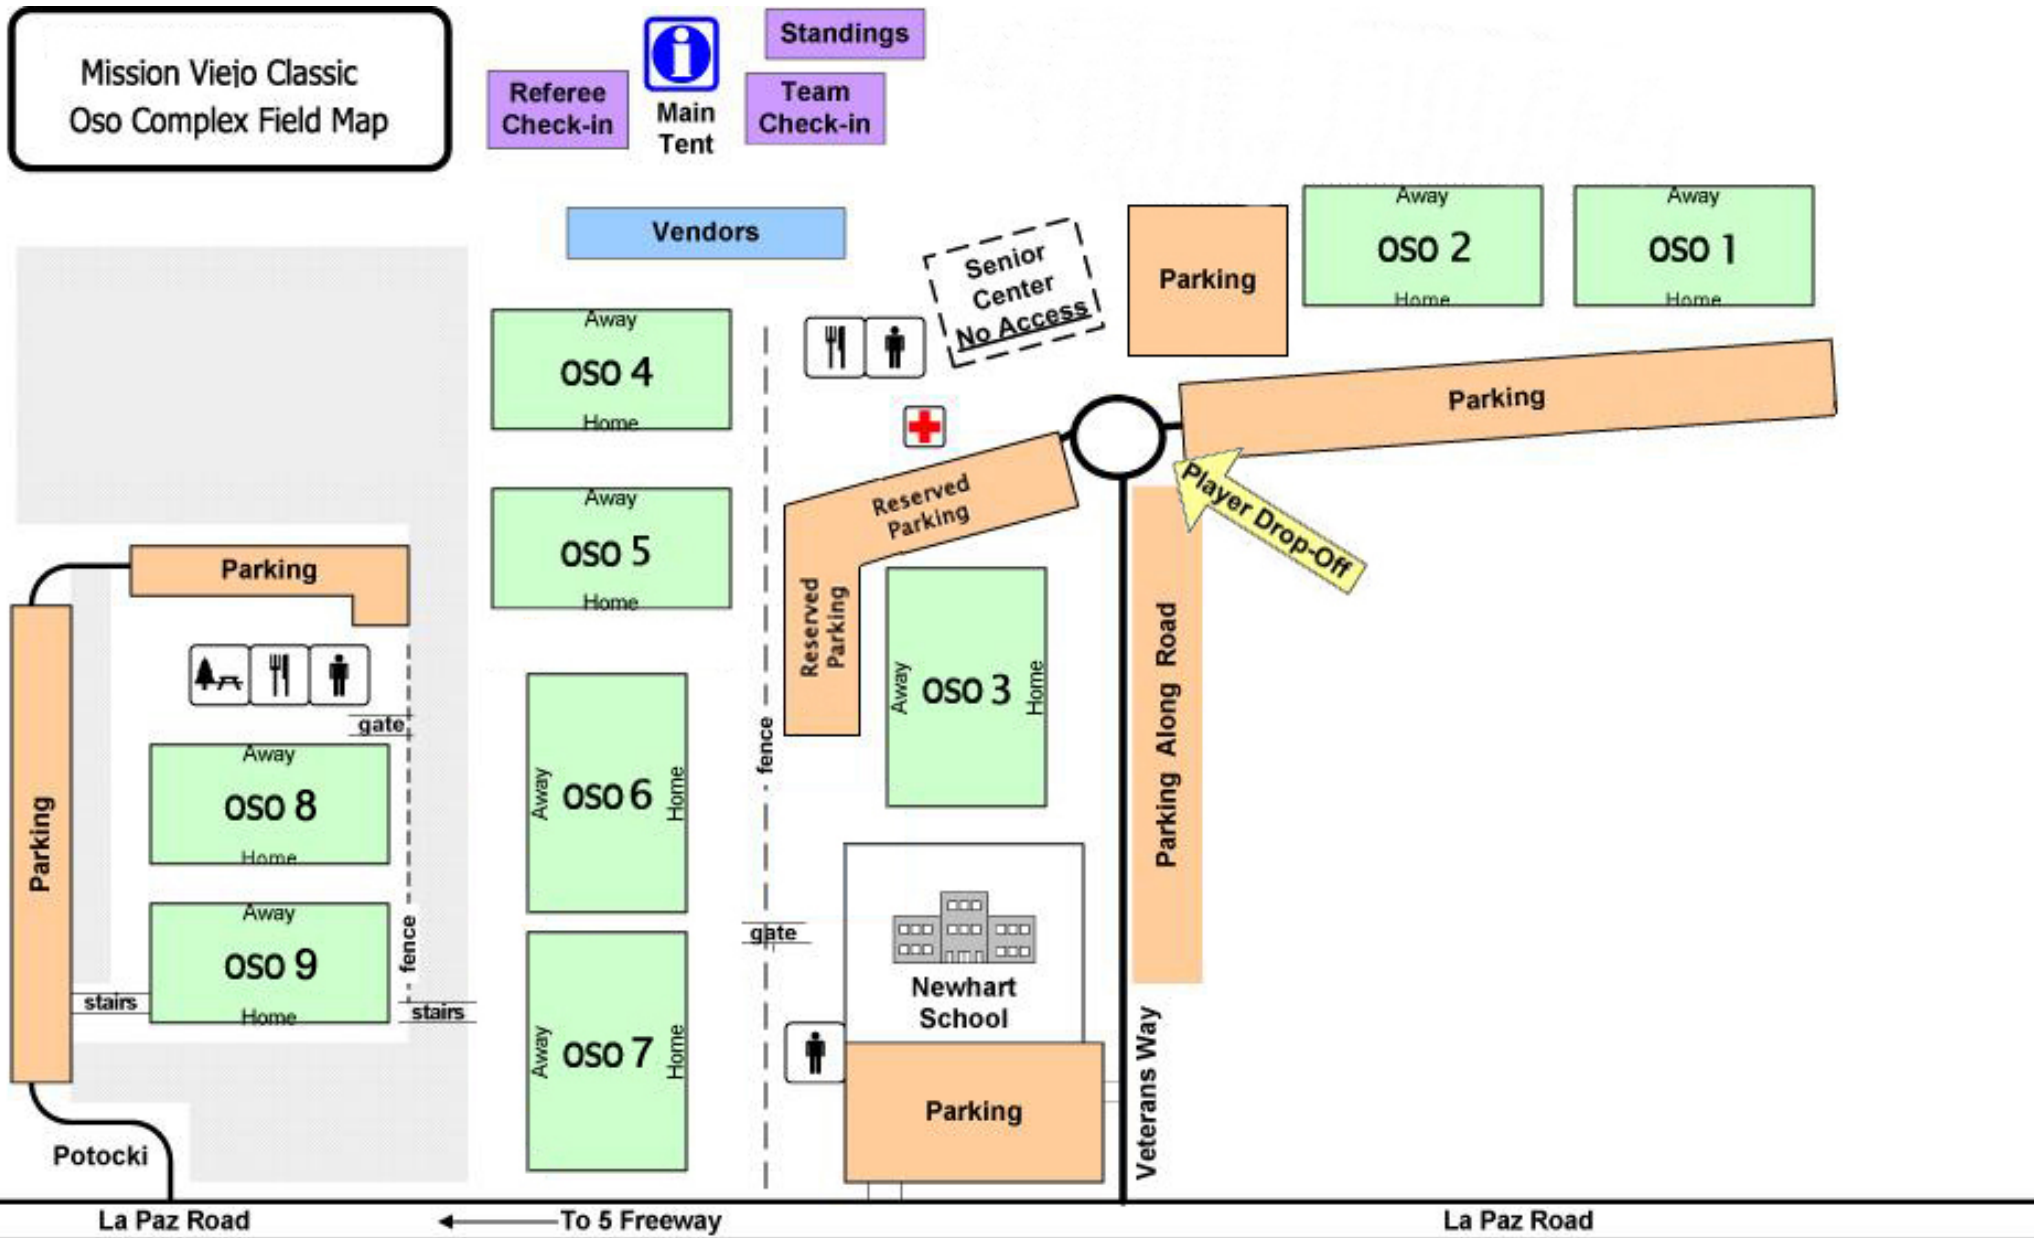

Mission Viejo Classic
Oso Complex Field Map

Referee Check-in
Main Tent
Standings
Team Check-in

Vendors

Senior Center
No Access

Away
OSO 2
Home

Away
OSO 1
Home

Away
OSO 4
Home

Away
OSO 5
Home

Reserved Parking
Reserved Parking
Away OSO 3 Home

Parking
gate
stair
stair
fence
Potocki

Away OSO 6 Home

Away OSO 7 Home

Newhart School
Parking

Parking
Parking
Player Drop-Off
Parking Along Road
Veterans Way

La Paz Road

To 5 Freeway

La Paz Road